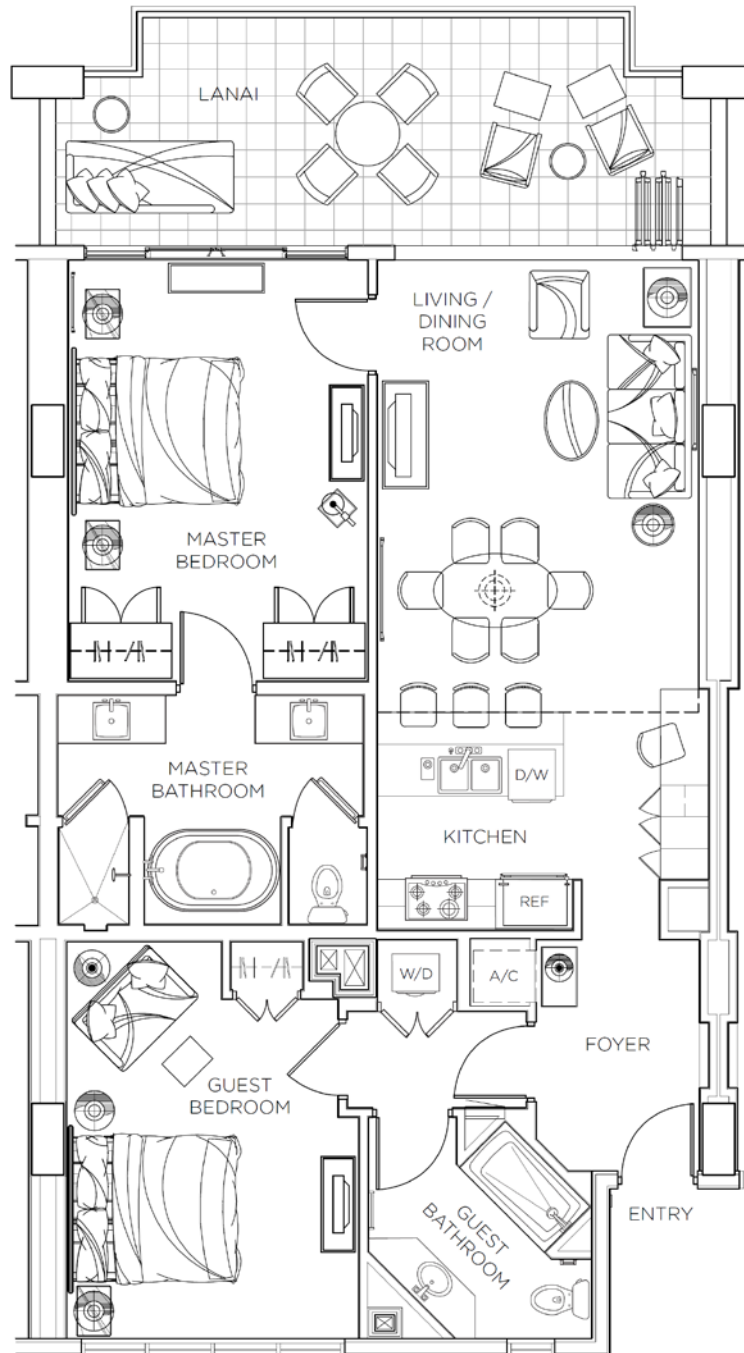

# Unit Floorplans

**Floorplans and renderings are subject to change**

Hyatt Ka'anapali Beach - 200 Nohea Kai Dr - Lahaina, HI 96761  
Sales: +1 808 662 4700 - [hyattresidenceclub.com](http://hyattresidenceclub.com)