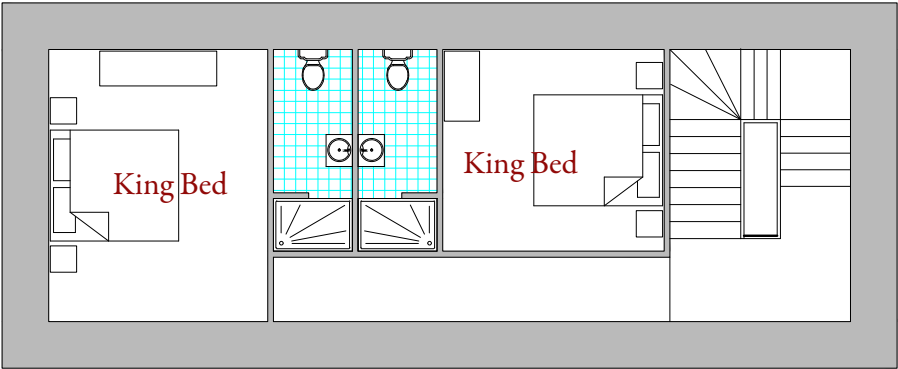

**K**  
KILTANNON  
HOME FARM

UNIT 1 (TOTAL AREA 1728SQ FT)

Ground Floor

1st Floor

**UNIT 2 (TOTAL AREA 1377SQ FT)**

Ground Floor

1st Floor

UNIT 3 (TOTAL AREA 560SQ FT)

Ground Floor

**K**  
**KILTANNON**  
**HOME FARM**

Ground Floor

**UNIT 7 (TOTAL AREA 2741SQ FT)**

1st Floor

2nd Floor