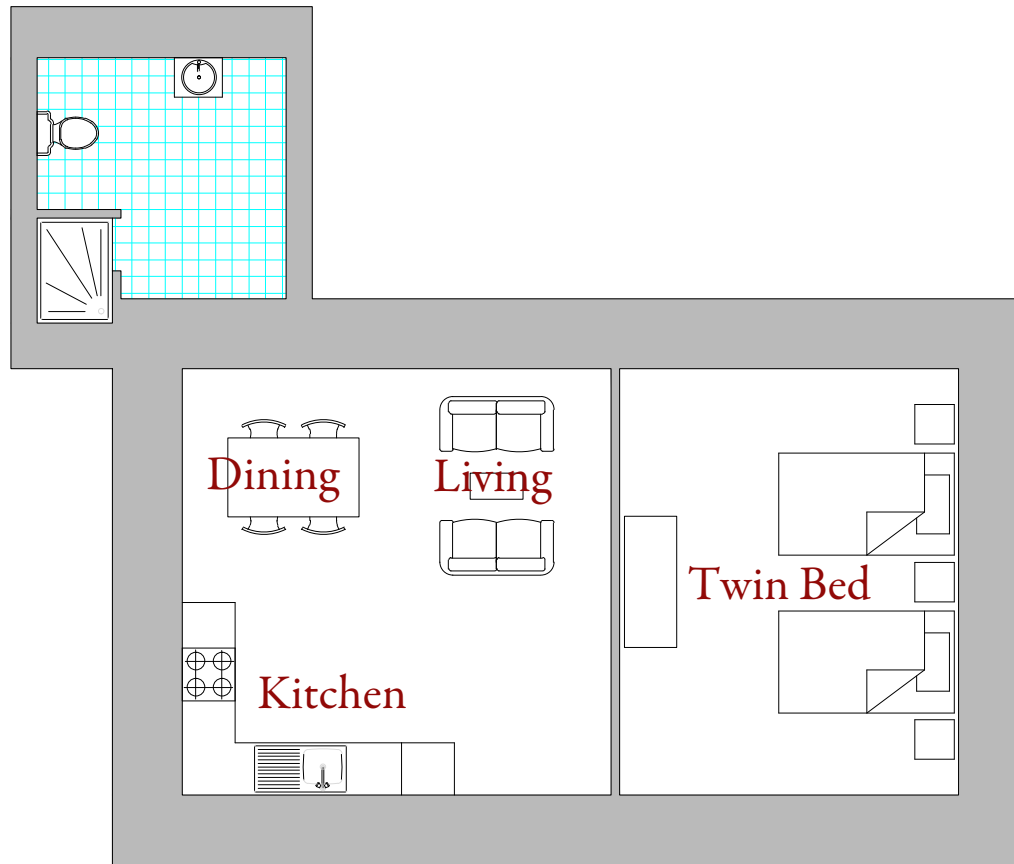

**K**  
KILTANNON  
HOME FARM

UNIT 1 (TOTAL AREA 1728SQ FT)

Ground Floor

1st Floor

**UNIT 2 (TOTAL AREA 1377SQ FT)**

Ground Floor

1st Floor

UNIT 3 (TOTAL AREA 560SQ FT)

Ground Floor

**K**  
**KILTANNON**  
**HOME FARM**

Ground Floor

**UNIT 7 (TOTAL AREA 2741SQ FT)**

1st Floor

2nd Floor