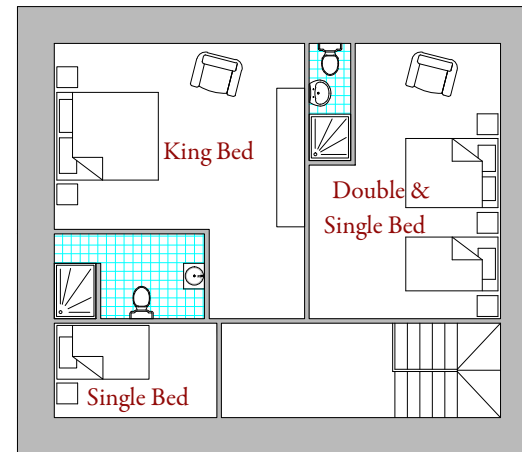

**K**  
KILTANNON  
HOME FARM

UNIT 1 (TOTAL AREA 1728SQ FT)

Ground Floor

1st Floor

**UNIT 2 (TOTAL AREA 1377SQ FT)**

Ground Floor

1st Floor

UNIT 3 (TOTAL AREA 560SQ FT)

Ground Floor

**K**  
**KILTANNON**  
**HOME FARM**

Ground Floor

**UNIT 7 (TOTAL AREA 2741SQ FT)**

1st Floor

2nd Floor