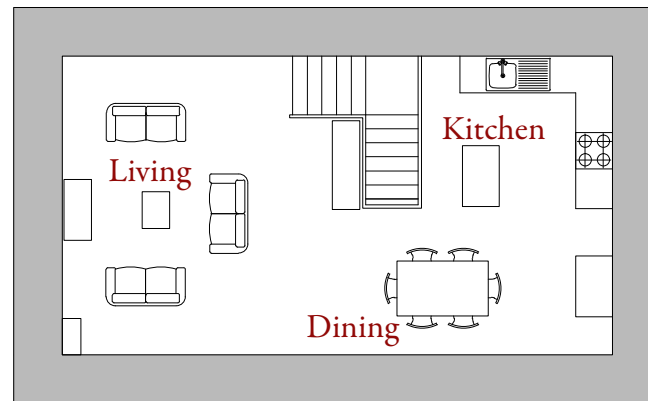

**K**  
KILTANNON  
HOME FARM

UNIT 1 (TOTAL AREA 1728SQ FT)

Ground Floor

1st Floor

**UNIT 2 (TOTAL AREA 1377SQ FT)**

Ground Floor

1st Floor

UNIT 3 (TOTAL AREA 560SQ FT)

Ground Floor

**K**  
**KILTANNON**  
**HOME FARM**

Ground Floor

**UNIT 7 (TOTAL AREA 2741SQ FT)**

1st Floor

2nd Floor