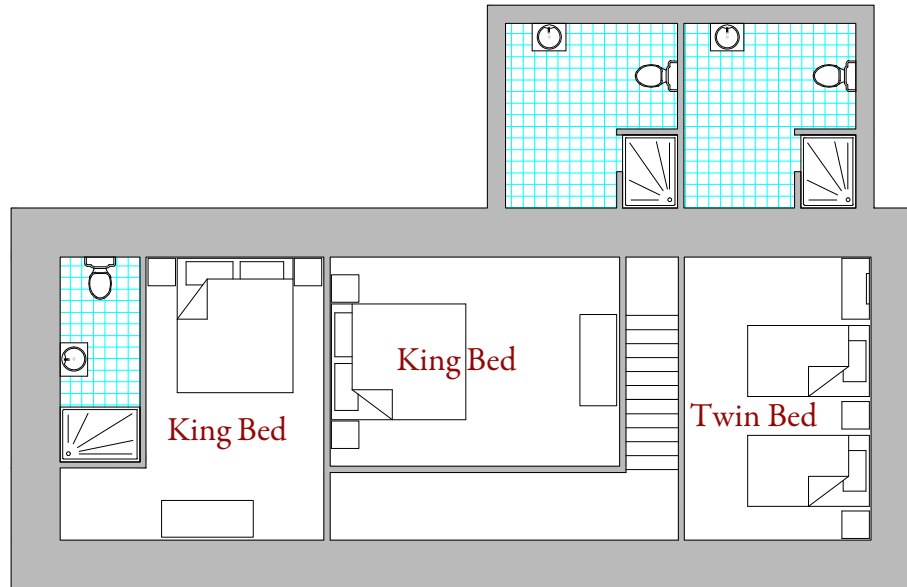

**K**  
KILTANNON  
HOME FARM

UNIT 1 (TOTAL AREA 1728SQ FT)

Ground Floor

1st Floor

**UNIT 2 (TOTAL AREA 1377SQ FT)**

Ground Floor

1st Floor

UNIT 3 (TOTAL AREA 560SQ FT)

Ground Floor

**K**  
**KILTANNON**  
**HOME FARM**

Ground Floor

**UNIT 7 (TOTAL AREA 2741SQ FT)**

1st Floor

2nd Floor