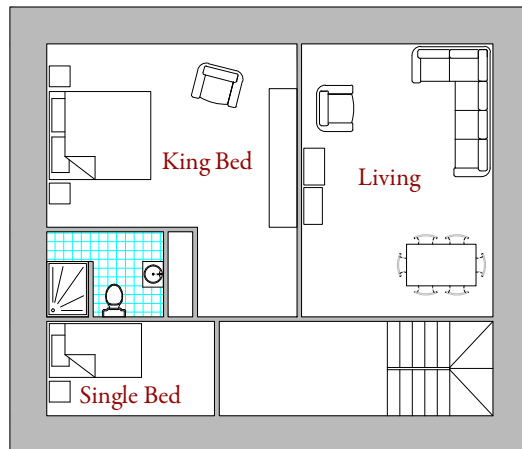

**K**  
KILTANNON  
HOME FARM

UNIT 1 (TOTAL AREA 1728SQ FT)

Ground Floor

1st Floor

**UNIT 2 (TOTAL AREA 1377SQ FT)**

Ground Floor

1st Floor

UNIT 3 (TOTAL AREA 560SQ FT)

Ground Floor

**K**  
**KILTANNON**  
**HOME FARM**

Ground Floor

**UNIT 7 (TOTAL AREA 2741SQ FT)**

1st Floor

2nd Floor