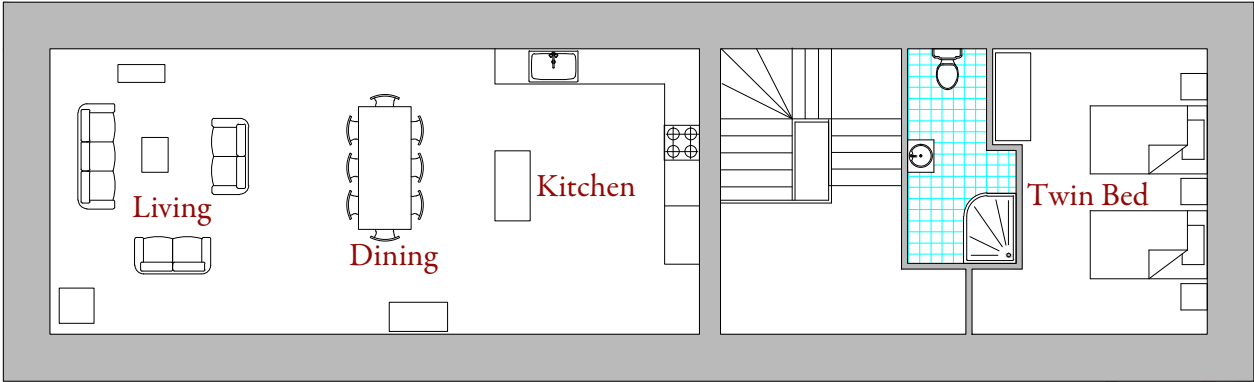

**K**  
KILTANNON  
HOME FARM

UNIT 1 (TOTAL AREA 1728SQ FT)

Ground Floor

1st Floor

**UNIT 2 (TOTAL AREA 1377SQ FT)**

Ground Floor

1st Floor

UNIT 3 (TOTAL AREA 560SQ FT)

Ground Floor

**K**  
**KILTANNON**  
**HOME FARM**

Ground Floor

**UNIT 7 (TOTAL AREA 2741SQ FT)**

1st Floor

2nd Floor