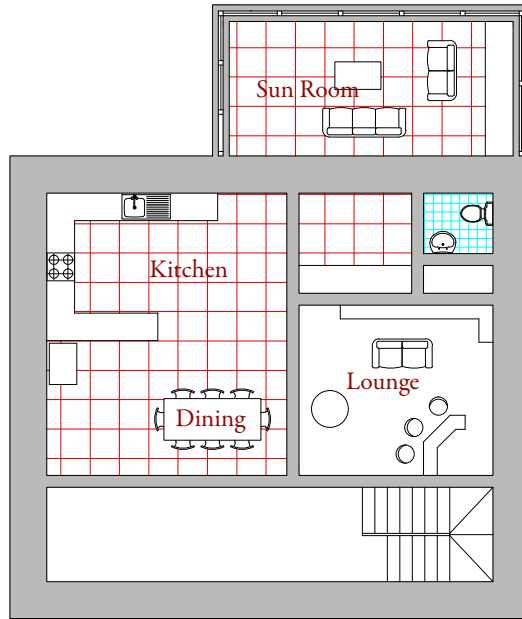

**K**  
KILTANNON  
HOME FARM

UNIT 1 (TOTAL AREA 1728SQ FT)

Ground Floor

1st Floor

**UNIT 2 (TOTAL AREA 1377SQ FT)**

Ground Floor

1st Floor

UNIT 3 (TOTAL AREA 560SQ FT)

Ground Floor

**K**  
**KILTANNON**  
**HOME FARM**

Ground Floor

**UNIT 7 (TOTAL AREA 2741SQ FT)**

1st Floor

2nd Floor